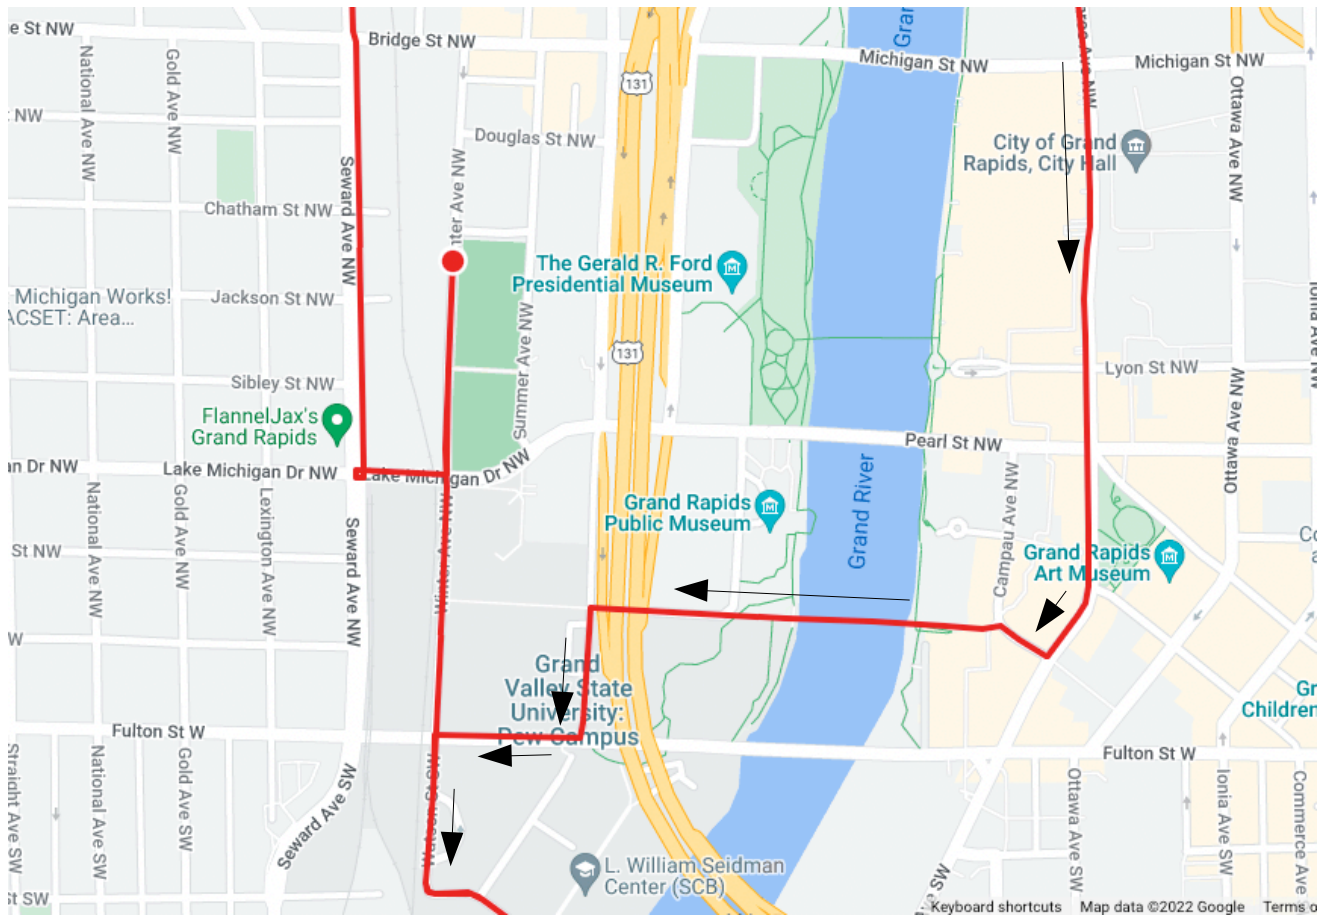

2022 Course Changes – Downtown GR

Course changes – use Campau – Blue Bridge
– Mt Vernon instead of taking Monroe to Fulton